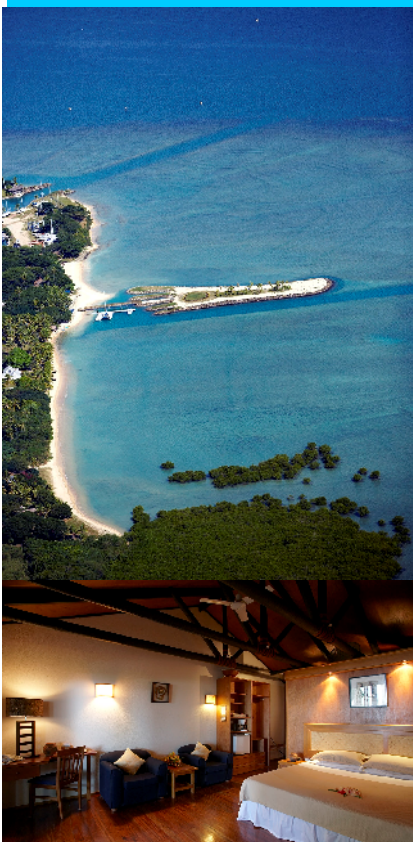

FIRST LANDING BEACH RESORT & NALAMU VILLAS, FIJI. GREAT BONUS OFFERS FOR 2010

FIRST for Value in FIJI

- * Full Cooked Breakfast included EVERY DAY
- * Stay 7/Pay 6 nights all bures and villas
- * Stay 10/Pay 8 nights all bures and villas
- * FREE 3-course lobster dinner with 7 nights
- * FREE visit to nearby Chiefly Village with 7 nights
- * Stay 3/Pay 2 nights (conditions apply)
- * Combine any outer island with 3 night stay and receive FREE transfer from Resort to Nadi Airport or Denarau Marina
- * First or Last day in Paradise including pick up from Denarau Marina, Nadi Sea Plane Base, Nadi Airport or Lautoka, transfer to Nadi Airport, use of day room, 3-course table d'hôte lunch or dinner, full use of resort facilities.